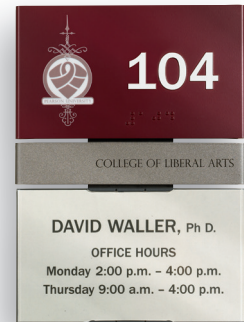

### Wayfinding and Messaging

There are four primary types of signs represented in a wayfinding solution:

- Identification: sites, buildings, rooms, departments and spaces
- Directional: guide visitors via text and graphics to their destinations
- Regulatory: access or operational limitations, e.g., “Authorized Personnel Only”
- Informational: e.g., operating hours, access requirements

# Communicating the Way

Suspended Directional Sign

PaperFlex™ ADA-Ready™  
Wall Mounted Room Identification

PaperFlex™ ADA-Ready™  
Wall Mounted Informational

Informational Floor Stand

Projecting Amenity Identification Sign